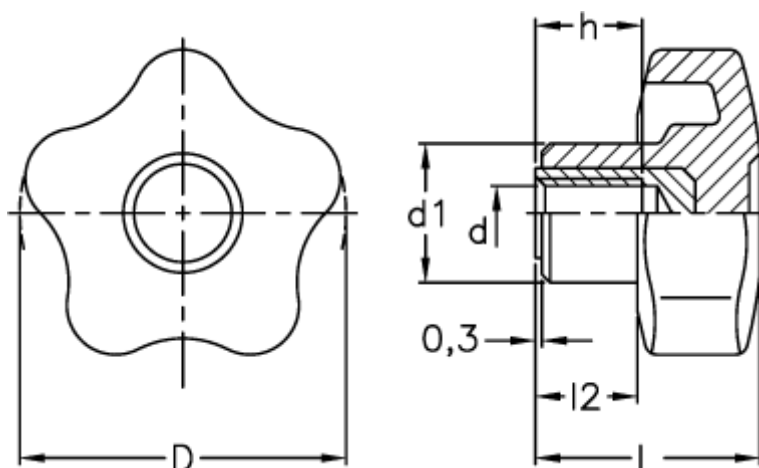

# Data Sheet

Article number: 23020698123

Description: E+G Lobe knob  
VCT.25 B-M5-C3, grey cap

## Measures

D	=	25
d1	=	13
d 6H	=	M5
h	=	10
L	=	19
l2	=	8